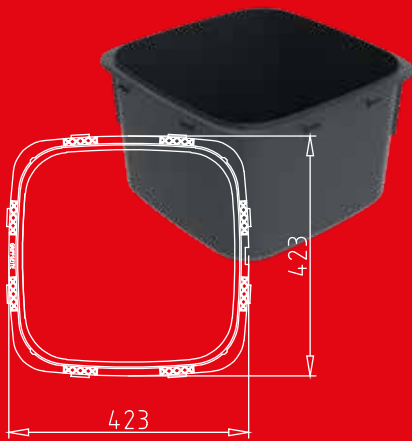

CITYBAC® SPECIALS VARIO

SULO®

Master of adaptation for your desired volume **CITYBAC® VARIO**

Modern waste separation requires the greatest possible flexibility in terms of bin design. With respect to volumes used, Vario inserts solve this challenge in next to no time. They allow the volume of the mobile bins to be adapted as required, without having to replace the entire bin.

Large becomes small

- Simple configuration of the desired bin volume
- Secure locking of the insert
- Retrofitting of mobile bins to volumes of 40, 60 and 80 litres

① Slots for the VARIO insert.

VARIO

The Vario insert must be ordered separately as an option. It is not automatically included as standard in the CITYBAC® 120!