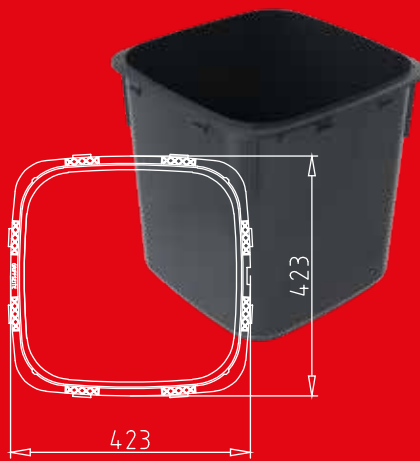

CITYBAC® SPECIALS VARIO

SULO®

Master of adaptation for your desired volume **CITYBAC® VARIO**

Modern waste separation requires the greatest possible flexibility in terms of bin design. With respect to volumes used, Vario inserts solve this challenge in next to no time. They allow the volume of the mobile bins to be adapted as required, without having to replace the entire bin.

Large becomes small

- Simple configuration of the desired bin volume
- Secure locking of the insert
- Retrofitting of mobile bins to volumes of 40, 60 and 80 litres

① Slots for the VARIO insert.

VARIO

The Vario insert must be ordered separately as an option. It is not automatically included as standard in the CITYBAC® 120!