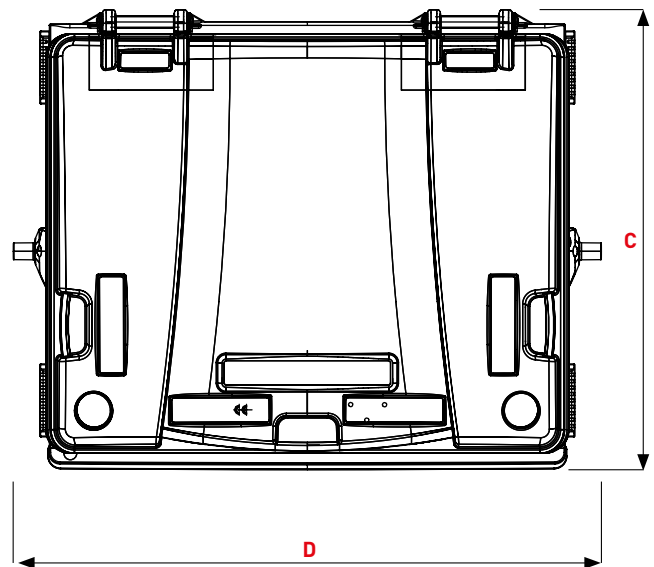

CITYBAC® CLASSIC 1100L FL

SULO®

Citybac® 1100L Flat Lid

PRODUCT DETAILS

- 1 Flat Lid
- 2 Handle / recessed grip
- 3 Lid handles lateral 2x
- 4 Handles with handle bar, rear 2x
- 5 Marking areas

- A Body
- B DIN comb lifting system, double stage
- C Stacking ribs
- D SULO sticker / Marking areas
- E Ergonomic handles lateral 4x
- F Chip nest as standard
- G Lifting trunnion
- H Functional castors 2x
- I Double stop break 2x
- J Castors 2x

**FLAT LID****Dimensions (mm)**

A Height total ~	1330
B Upper comb edge ~	1205
C Bin depth ~	1075
D Width total ~	1370

Weights

Nominal volume (L)	1100
Empty weight (kg) ~	50
Max. filling weight (kg) ~	440
Max. total weight (kg) ~	510

FLAT LID - LID-IN-LID**Dimensions (mm)**

A Height total ~	1330
B Upper comb edge ~	1205
C Bin depth ~	1075
D Width total ~	1370

Weights

Nominal volume (L)	1100
Empty weight (kg) ~	50
Max. filling weight (kg) ~	440
Max. total weight (kg) ~	510