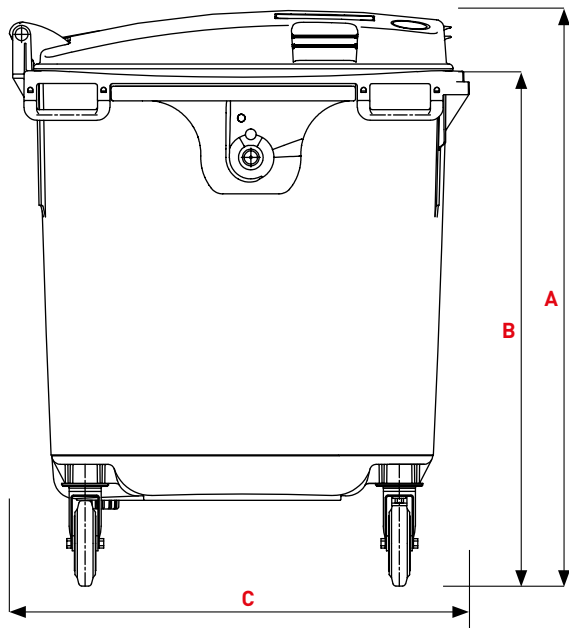

CITYBAC® CLASSIC 1100L FL

SULO®

Citybac® 1100L Flat Lid

PRODUCT DETAILS

- 1 Flat Lid
- 2 Handle / recessed grip
- 3 Lid handles lateral 2x
- 4 Handles with handle bar, rear 2x
- 5 Marking areas

- A Body
- B DIN comb lifting system, double stage
- C Stacking ribs
- D SULO sticker / Marking areas
- E Ergonomic handles lateral 4x
- F Chip nest as standard
- G Lifting trunnion
- H Functional castors 2x
- I Double stop break 2x
- J Castors 2x

**FLAT LID****Dimensions (mm)**

A Height total ~	1330
B Upper comb edge ~	1205
C Bin depth ~	1075
D Width total ~	1370

Weights

Nominal volume (L)	1100
Empty weight (kg) ~	50
Max. filling weight (kg) ~	440
Max. total weight (kg) ~	510

FLAT LID - LID-IN-LID**Dimensions (mm)**

A Height total ~	1330
B Upper comb edge ~	1205
C Bin depth ~	1075
D Width total ~	1370

Weights

Nominal volume (L)	1100
Empty weight (kg) ~	50
Max. filling weight (kg) ~	440
Max. total weight (kg) ~	510