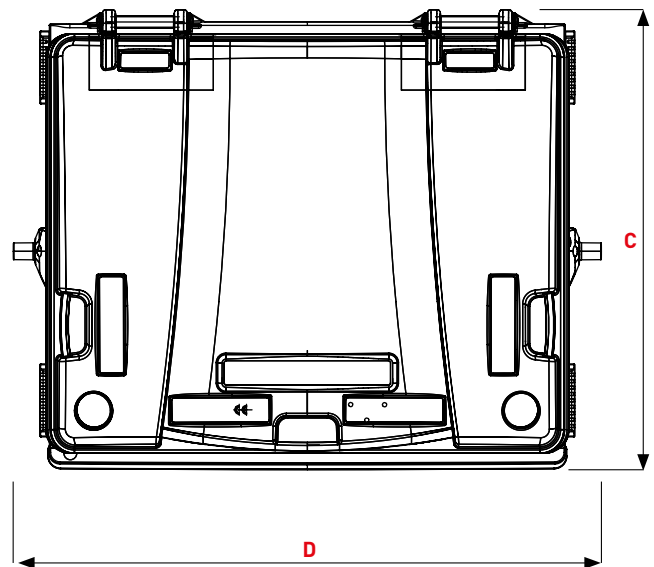

CITYBAC[®] CLASSIC 1100L FL

SULO[®]

Citybac® Classic 1100L Flat Lid

PRODUCT DETAILS

- 1 Flat Lid
- 2 Handle / recessed grip
- 3 Lid handles lateral 2x
- 4 Handles with handle bar, rear 2x
- 5 Marking areas

- A Body
- B DIN comb lifting system, double stage
- C Stacking ribs
- D SULO sticker / Marking areas
- E Ergonomic handles lateral 4x
- F Chip nest as standard
- G Lifting trunnion
- H Functional castors 2x
- I Double stop break 2x
- J Castors 2x

**FLAT LID****Dimensions (mm)**

A Height total ~	1330
B Upper comb edge ~	1205
C Bin depth ~	1075
D Width total ~	1370

Weights

Nominal volume (L)	1100
Empty weight (kg) ~	50
Max. filling weight (kg) ~	440
Max. total weight (kg) ~	510

FLAT LID - LID-IN-LID**Dimensions (mm)**

A Height total ~	1330
B Upper comb edge ~	1205
C Bin depth ~	1075
D Width total ~	1370

Weights

Nominal volume (L)	1100
Empty weight (kg) ~	50
Max. filling weight (kg) ~	440
Max. total weight (kg) ~	510