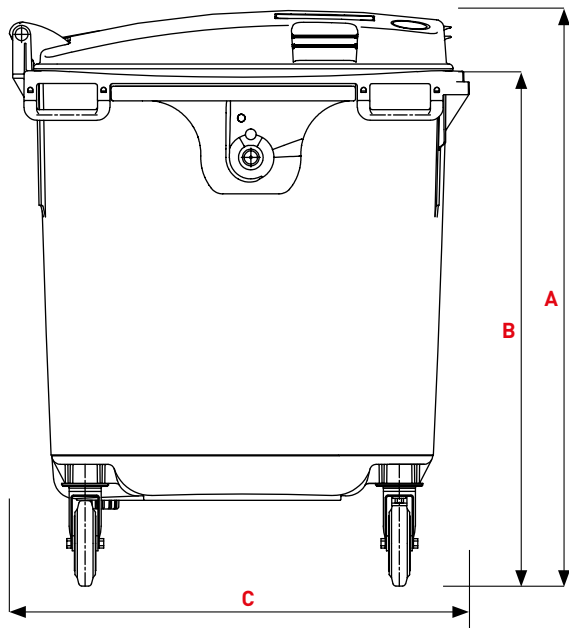

CITYBAC[®] CLASSIC 1100L FL

SULO[®]

Citybac® Classic 1100L Flat Lid

PRODUCT DETAILS

- 1 Flat Lid
- 2 Handle / recessed grip
- 3 Lid handles lateral 2x
- 4 Handles with handle bar, rear 2x
- 5 Marking areas

- A Body
- B DIN comb lifting system, double stage
- C Stacking ribs
- D SULO sticker / Marking areas
- E Ergonomic handles lateral 4x
- F Chip nest as standard
- G Lifting trunnion
- H Functional castors 2x
- I Double stop break 2x
- J Castors 2x

**FLAT LID****Dimensions (mm)**

A Height total ~	1330
B Upper comb edge ~	1205
C Bin depth ~	1075
D Width total ~	1370

Weights

Nominal volume (L)	1100
Empty weight (kg) ~	50
Max. filling weight (kg) ~	440
Max. total weight (kg) ~	510

FLAT LID - LID-IN-LID**Dimensions (mm)**

A Height total ~	1330
B Upper comb edge ~	1205
C Bin depth ~	1075
D Width total ~	1370

Weights

Nominal volume (L)	1100
Empty weight (kg) ~	50
Max. filling weight (kg) ~	440
Max. total weight (kg) ~	510