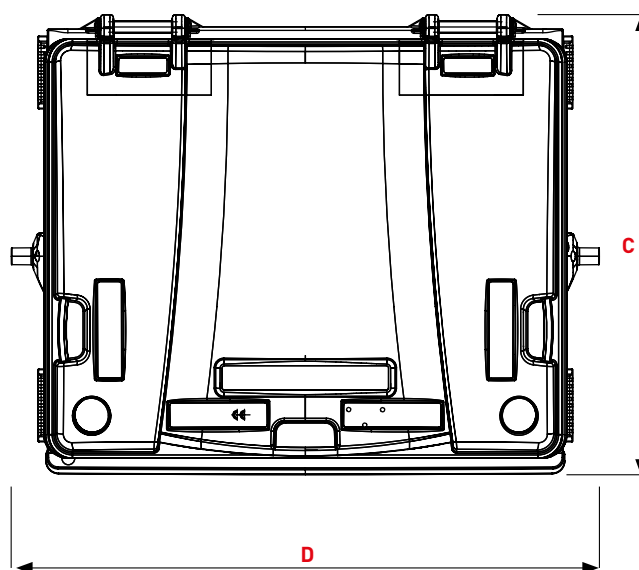

CITYBAC®

1100L FL

SULO®

Citybac® 1100L Flat Lid

PRODUCT DETAILS

- 1 Flat Lid
- 2 Handle / recessed grip
- 3 Lid handles lateral 2x
- 4 Handles with handle bar, rear 2x
- 5 Marking areas

- A Body
- B DIN comb lifting system, double stage
- C Stacking ribs
- D SULO sticker / Marking areas
- E Ergonomic handles lateral 4x
- F Chip nest as standard
- G Lifting trunnion
- H Functional castors 2x
- I Double stop break 2x
- J Castors 2x

**FLAT LID****Dimensions (mm)**

A Height total ~	1330
B Upper comb edge ~	1205
C Bin depth ~	1075
D Width total ~	1370

Weights

Nominal volume (L)	1100
Empty weight (kg) ~	50
Max. filling weight (kg) ~	440
Max. total weight (kg) ~	510

FLAT LID - LID-IN-LID**Dimensions (mm)**

A Height total ~	1330
B Upper comb edge ~	1205
C Bin depth ~	1075
D Width total ~	1370

Weights

Nominal volume (L)	1100
Empty weight (kg) ~	50
Max. filling weight (kg) ~	440
Max. total weight (kg) ~	510