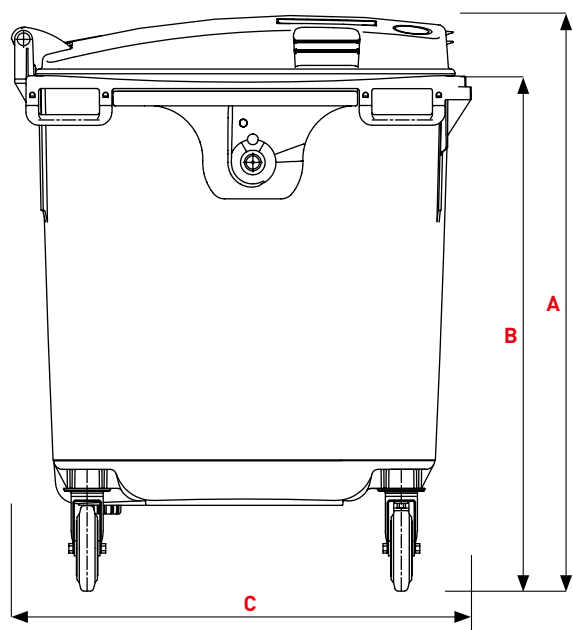

CITYBAC®

1100L FL

SULO®

Citybac® 1100L Flat Lid

PRODUCT DETAILS

- 1 Flat Lid
- 2 Handle / recessed grip
- 3 Lid handles lateral 2x
- 4 Handles with handle bar, rear 2x
- 5 Marking areas

- A Body
- B DIN comb lifting system, double stage
- C Stacking ribs
- D SULO sticker / Marking areas
- E Ergonomic handles lateral 4x
- F Chip nest as standard
- G Lifting trunnion
- H Functional castors 2x
- I Double stop break 2x
- J Castors 2x

**FLAT LID****Dimensions (mm)**

A Height total ~	1330
B Upper comb edge ~	1205
C Bin depth ~	1075
D Width total ~	1370

Weights

Nominal volume (L)	1100
Empty weight (kg) ~	50
Max. filling weight (kg) ~	440
Max. total weight (kg) ~	510

FLAT LID - LID-IN-LID**Dimensions (mm)**

A Height total ~	1330
B Upper comb edge ~	1205
C Bin depth ~	1075
D Width total ~	1370

Weights

Nominal volume (L)	1100
Empty weight (kg) ~	50
Max. filling weight (kg) ~	440
Max. total weight (kg) ~	510