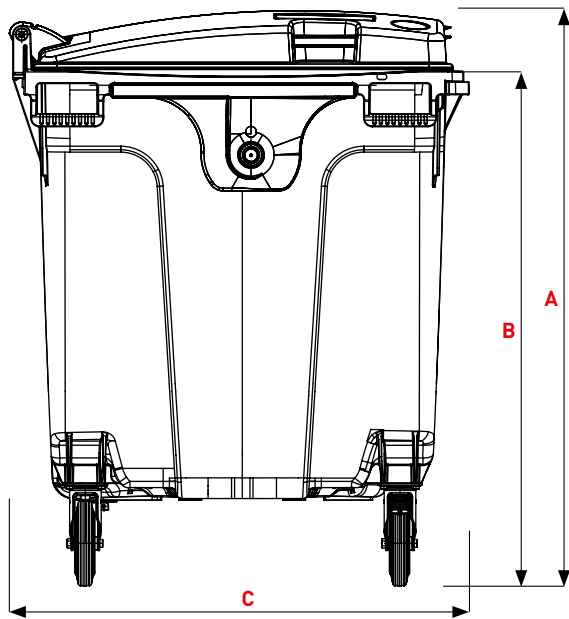

CITYBAC®

1100L FL

SULO®

Citybac® 1100L Flat Lid

PRODUCT DETAILS

- 1 Flat Lid
- 2 Handle / recessed grip
- 3 Lid handles lateral 2x
- 4 Handles with handle bar, rear 2x
- 5 Marking areas

- A Body reinforced with beads
- B DIN comb lifting system, double stage
- C Stacking ribs
- D SULO sticker / Marking areas
- E Ergonomic handles lateral 4x
- F Chip nest as standard
- G Lifting trunnion
- H Functional castors 2x
- I Double stop break 2x
- J Castors 2x

**FLAT LID****Dimensions (mm)**

A Height total ~	1330
B Upper comb edge ~	1205
C Bin depth ~	1075
D Width total ~	1370

Weights

Nominal volume (L)	1100
Empty weight (kg) ~	46
Max. filling weight(kg) ~	440
Max. total weight (kg) ~	510

FLAT LID WITH LID-IN-LID**Dimensions (mm)**

A Height total ~	1330
B Upper comb edge ~	1205
C Bin depth ~	1075
D Width total ~	1370

Weights

Nominal volume (L)	1100
Empty weight (kg) ~	46
Max. filling weight(kg) ~	440
Max. total weight (kg) ~	510