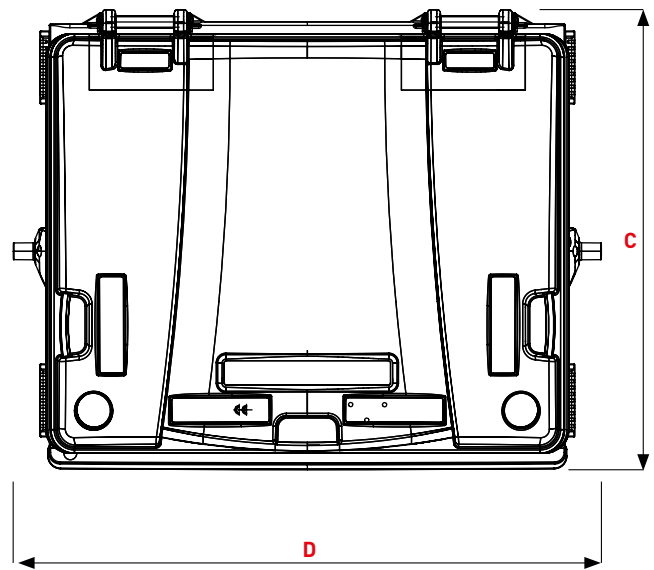

CITYBAC®

1100L FL

SULO®

Citybac® 1100L Flat Lid

PRODUCT DETAILS

- 1 Flat Lid
- 2 Handle / recessed grip
- 3 Lid handles lateral 2x
- 4 Handles with handle bar, rear 2x
- 5 Marking areas

- A Body reinforced with beads
- B DIN comb lifting system, double stage
- C Stacking ribs
- D SULO sticker / Marking areas
- E Ergonomic handles lateral 4x
- F Chip nest as standard
- G Lifting trunnion
- H Functional castors 2x
- I Double stop break 2x
- J Castors 2x

**FLAT LID****Dimensions (mm)**

A Height total ~	1330
B Upper comb edge ~	1205
C Bin depth ~	1075
D Width total ~	1370

Weights

Nominal volume (L)	1100
Empty weight (kg) ~	46
Max. filling weight(kg) ~	440
Max. total weight (kg) ~	510

FLAT LID WITH LID-IN-LID**Dimensions (mm)**

A Height total ~	1330
B Upper comb edge ~	1205
C Bin depth ~	1075
D Width total ~	1370

Weights

Nominal volume (L)	1100
Empty weight (kg) ~	46
Max. filling weight(kg) ~	440
Max. total weight (kg) ~	510