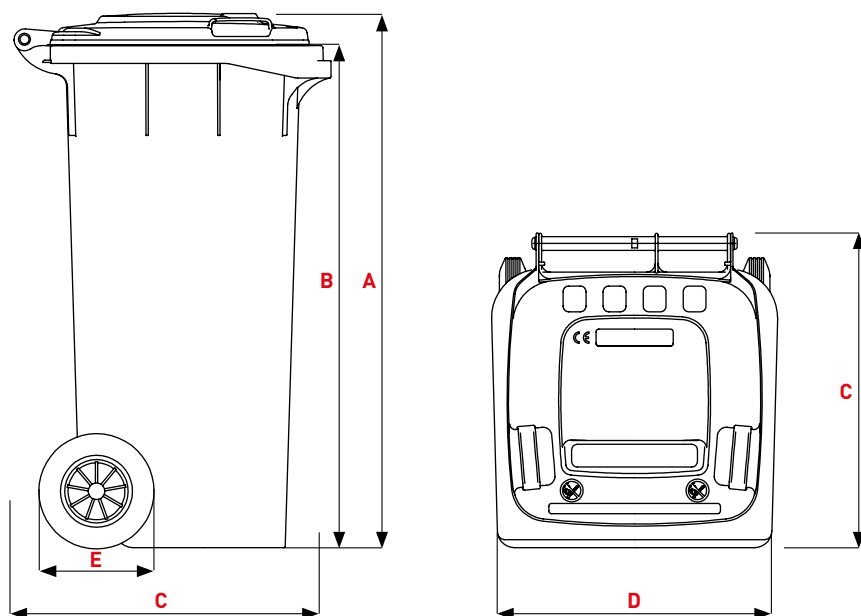

## PRODUCT DETAILS

- 1 Standard Lid
- 2 Handles 2x
- 3 Lid rivet 2x
- 4 Marking areas

- A Body
- B Continuous handle bar
- C DIN comb lifting system, double stage
- D SULO sticker / Marking areas
- E External wheels
- F Chip nest as standard
- G Lateral grip surfaces with wave profile

**STANDARD LID****Dimensions (mm)**

<b>A</b> Height total ~	933
<b>B</b> Comb height ~	871
<b>C</b> Bin depth ~	550
<b>D</b> Width total ~	500
<b>E</b> Wheel diameter ~	200

**Weights**

Tubular axle	
Nominal volume (L)	120
Empty weight (kg) ~	8,9
Max. filling weight (kg) ~	48
Max. total weight (kg) ~	60

**CLIP LID****Dimensions (mm)**

<b>A</b> Height total ~	934
<b>B</b> Comb height ~	871
<b>C</b> Bin depth ~	550
<b>D</b> Width total ~	500
<b>E</b> Wheel diameter ~	200

**Weights**

Tubular axle	
Nominal volume (L)	120
Empty weight (kg) ~	8,9
Max. filling weight (kg) ~	48
Max. total weight (kg) ~	60