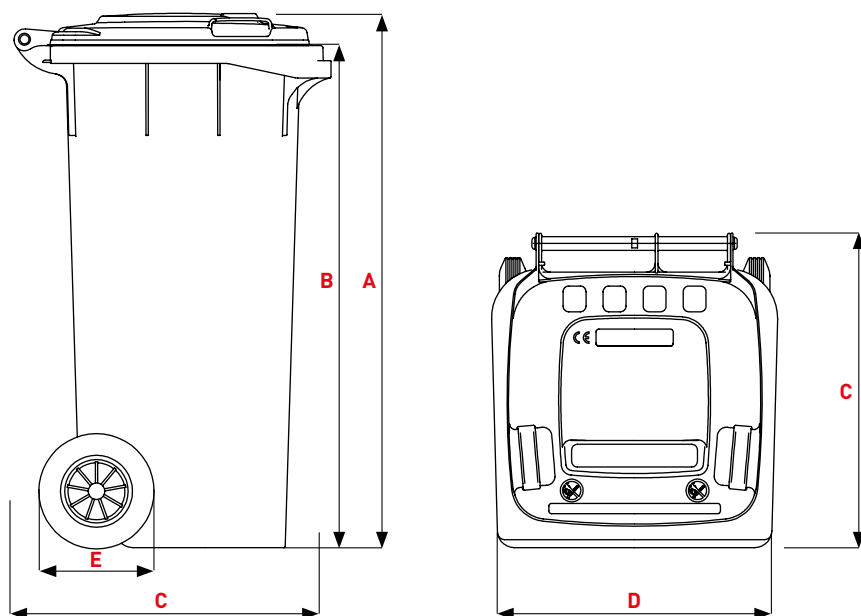

CITYBAC® CLASSIC 120L

SULO®

Citybac® 120L

PRODUCT DETAILS

- 1 Standard Lid
- 2 Handles 2x
- 3 Lid rivet 2x
- 4 Marking areas

- A Body
- B Continuous handle bar
- C DIN comb lifting system, double stage
- D SULO sticker / Marking areas
- E External wheels
- F Chip nest as standard
- G Lateral grip surfaces with wave profile

**STANDARD LID****Dimensions (mm)**

A Height total ~	933
B Comb height ~	871
C Bin depth ~	550
D Width total ~	500
E Wheel diameter ~	200

Weights

Tubular axle	
Nominal volume (L)	120
Empty weight (kg) ~	8,9
Max. filling weight (kg) ~	48
Max. total weight (kg) ~	60

CLIP LID**Dimensions (mm)**

A Height total ~	934
B Comb height ~	871
C Bin depth ~	550
D Width total ~	500
E Wheel diameter ~	200

Weights

Tubular axle	
Nominal volume (L)	120
Empty weight (kg) ~	8,9
Max. filling weight (kg) ~	48
Max. total weight (kg) ~	60