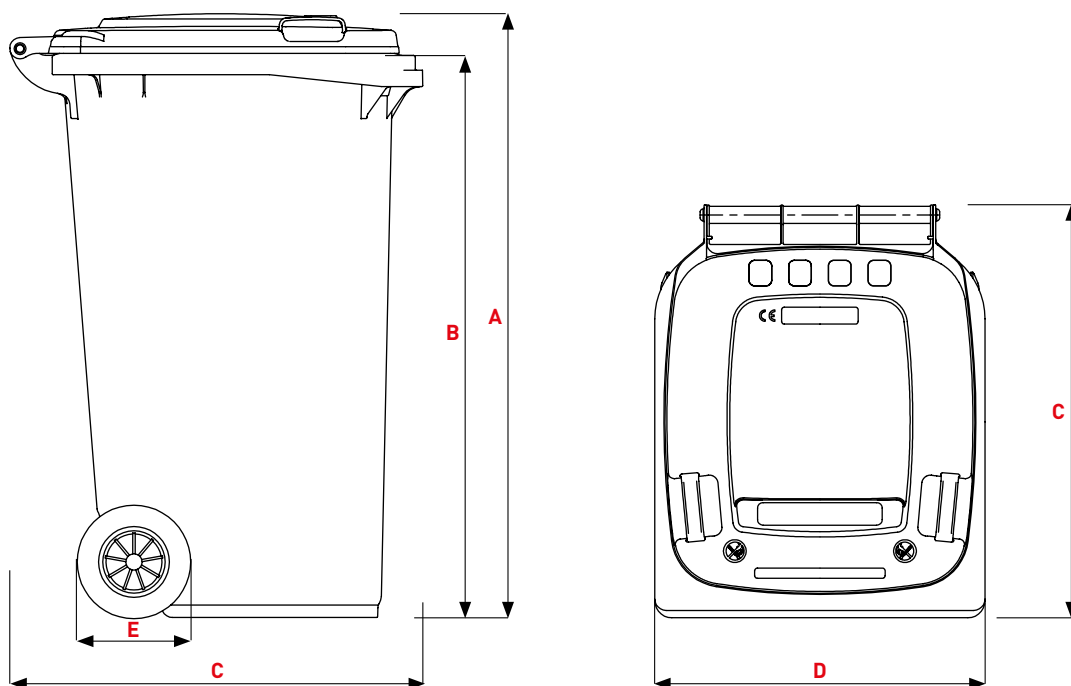

CITYBAC®

240L

SULO®

Citybac® 240L

PRODUCT DETAILS

- 1 Standard Lid
- 2 Handles 2x
- 3 Lid rivet 2x
- 4 Marking areas

- A Body
- B Continuous handle bar
- C DIN comb lifting system, double stage
- D SULO sticker / Marking areas
- E External wheels
- F Chip nest as standard
- G Lateral grip surfaces

STANDARD LID

Dimensions (mm)

A Height total ~	1075
B Comb height ~	991
C Bin depth ~	728
D Width total ~	582
E Wheel diameter ~	200

Weights

Tubular axle	
Nominal volume (L)	240
Empty weight (kg) ~	12,3
Max. filling weight(kg) ~	96
Max. total weight (kg) ~	110

CLIP LID

Dimensions (mm)

A Height total ~	1075
B Comb height ~	991
C Bin depth ~	728
D Width total ~	582
E Wheel diameter ~	200

Weights

Tubular axle	
Nominal volume (L)	240
Empty weight (kg) ~	12,3
Max. filling weight(kg) ~	96
Max. total weight (kg) ~	110