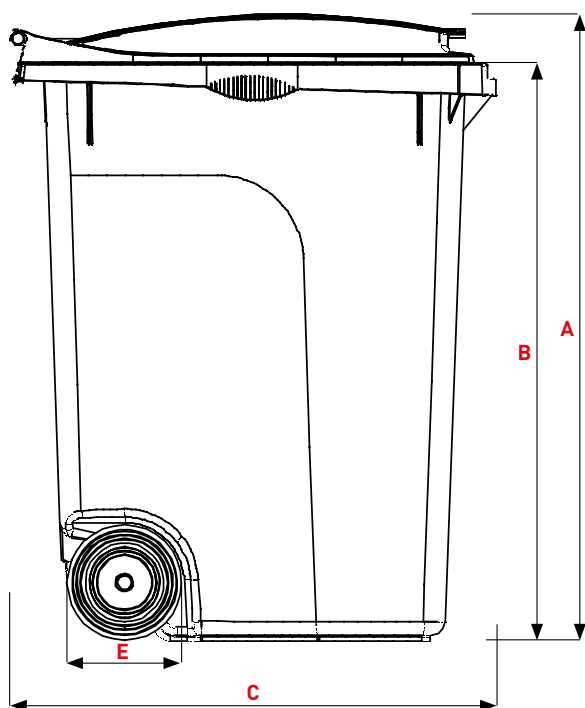

## PRODUCT DETAILS

- 1 Design Lid
- 2 3-sided all-round handle strip
- 3 Marking areas

- A Body
- B Handle bar
- C DIN comb lifting system, double stage
- D Marking areas
- E External wheels
- F Chip nest as standard
- G Lateral grip surfaces

### Dimensions (mm)

<b>A</b> Height total ~	1090
<b>B</b> Comb height ~	1010
<b>C</b> Bin depth ~	850
<b>D</b> Width total ~	625
<b>E</b> Wheel diameter ~	200