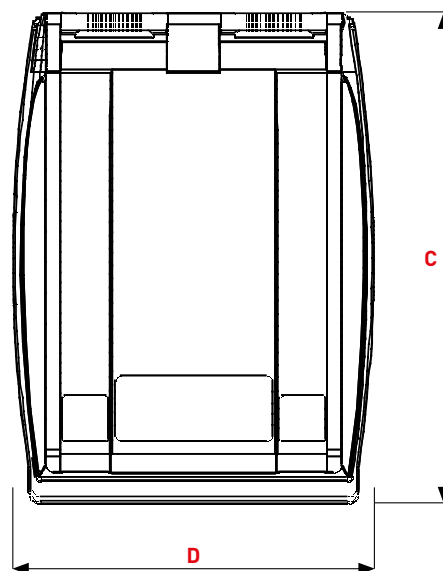

## PRODUCT DETAILS

- 1 Design Lid
- 2 3-sided all-round handle strip
- 3 Marking areas

- A Body
- B Handle bar
- C DIN comb lifting system, double stage
- D Marking areas
- E External wheels
- F Chip nest as standard
- G Lateral grip surfaces

### Dimensions (mm)

<b>A</b> Height total ~	1090
<b>B</b> Comb height ~	1010
<b>C</b> Bin depth ~	850
<b>D</b> Width total ~	625
<b>E</b> Wheel diameter ~	200