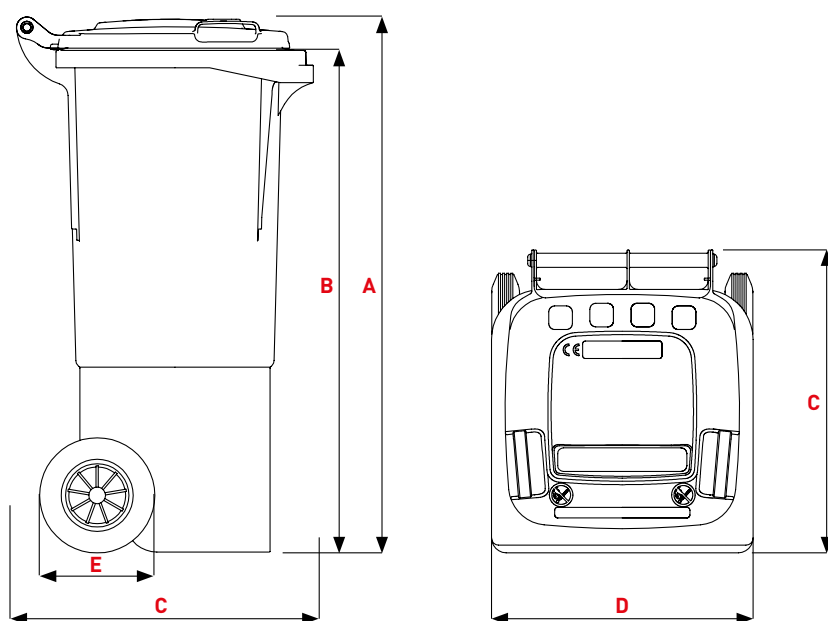

## PRODUCT DETAILS

- 1 Standard Lid
- 2 Handles 2x
- 3 Lid rivet 2x
- 4 Marking areas

- A Body
- B Continuous handle bar
- C DIN comb lifting system, double stage
- D SULO sticker / Marking areas
- E External wheels
- F Chip nest as standard
- G Lateral grip surfaces with wave profile

**STANDARD LID****Dimensions (mm)**

<b>A</b> Height total ~	925
<b>B</b> Comb height ~	871
<b>C</b> Bin depth ~	516
<b>D</b> Width total ~	445
<b>E</b> Wheel diameter ~	200

**Weights**

Tubular axle	
Nominal volume (L)	60
Empty weight (kg) ~	8,5
Max. filling weight(kg) ~	24
Max. total weight (kg) ~	50

**CLIP LID****Dimensions (mm)**

<b>A</b> Height total ~	932
<b>B</b> Comb height ~	871
<b>C</b> Bin depth ~	518
<b>D</b> Width total ~	445
<b>E</b> Wheel diameter ~	200

**Weights**

Tubular axle	
Nominal volume (L)	60
Empty weight (kg) ~	8,5
Max. filling weight(kg) ~	24
Max. total weight (kg) ~	50