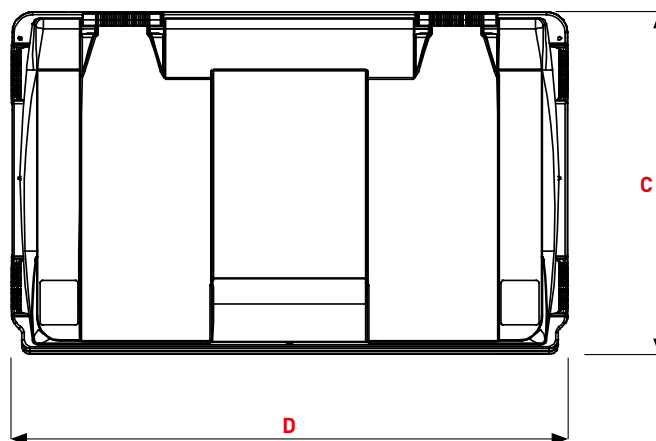

## PRODUCT DETAILS

- 1 Flat Lid
- 2 Handle / handle recess
- 3 Handles with handle bar, rear 2x
- 4 Marking areas

- A Body
- B DIN comb lifting system, double stage
- C Stacking ribs
- D Marking areas
- E Ergonomic handles lateral 4x
- F Chip nest as standard
- G Functional castors 2x
- H Swivel castors 2x

### Dimensions (mm)

<b>A</b> Height total ~	1165
<b>B</b> Comb height ~	1070
<b>C</b> Bin depth ~	775
<b>D</b> Width total ~	1265