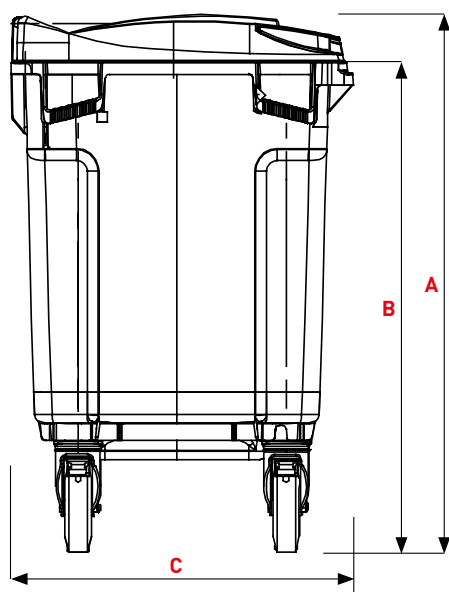

## PRODUCT DETAILS

- 1 Flat Lid
- 2 Handle / handle recess
- 3 Handles with handle bar, rear 2x
- 4 Marking areas

- A Body
- B DIN comb lifting system, double stage
- C Stacking ribs
- D Marking areas
- E Ergonomic handles lateral 4x
- F Chip nest as standard
- G Functional castors 2x
- H Swivel castors 2x

### Dimensions (mm)

<b>A</b> Height total ~	1165
<b>B</b> Comb height ~	1070
<b>C</b> Bin depth ~	775
<b>D</b> Width total ~	1265