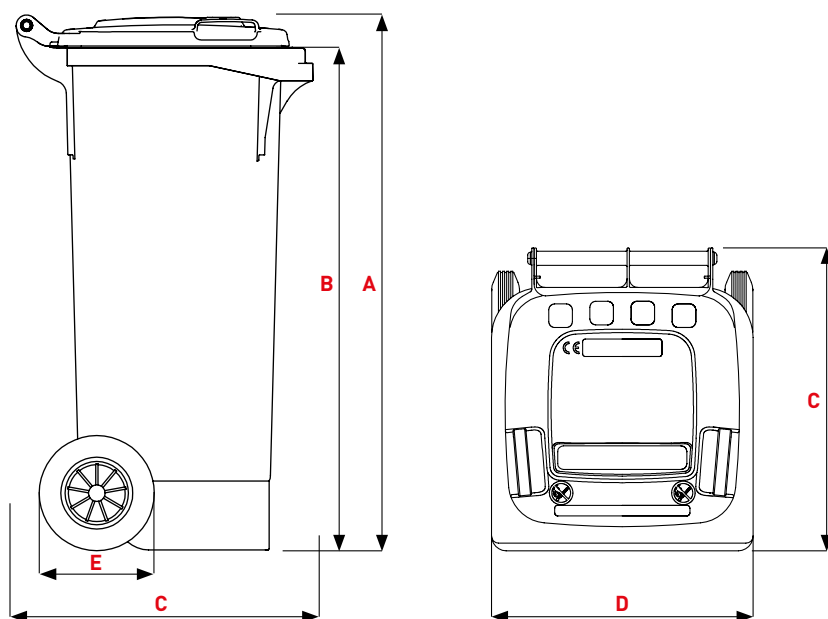

## PRODUCT DETAILS

- 1 Standard Lid
- 2 Handles 2x
- 3 Lid rivet 2x
- 4 Marking areas

- A Body
- B Continuous handle bar
- C DIN comb lifting system, double stage
- D SULO sticker / Marking areas
- E External wheels
- F Chip nest as standard
- G Lateral grip surfaces with wave profile

**STANDARD LID****Dimensions (mm)**

<b>A</b> Height total ~	925
<b>B</b> Comb height ~	871
<b>C</b> Bin depth ~	516
<b>D</b> Width total ~	445
<b>E</b> Wheel diameter ~	200

**Weights**

Tubular axle	
Nominal volume (L)	80
Empty weight (kg) ~	8,3
Max. filling weight (kg) ~	32
Max. total weight (kg) ~	50

**CLIP LID****Dimensions (mm)**

<b>A</b> Height total ~	935
<b>B</b> Comb height ~	871
<b>C</b> Bin depth ~	518
<b>D</b> Width total ~	445
<b>E</b> Wheel diameter ~	200

**Weights**

Tubular axle	
Nominal volume (L)	80
Empty weight (kg) ~	8,3
Max. filling weight (kg) ~	32
Max. total weight (kg) ~	50