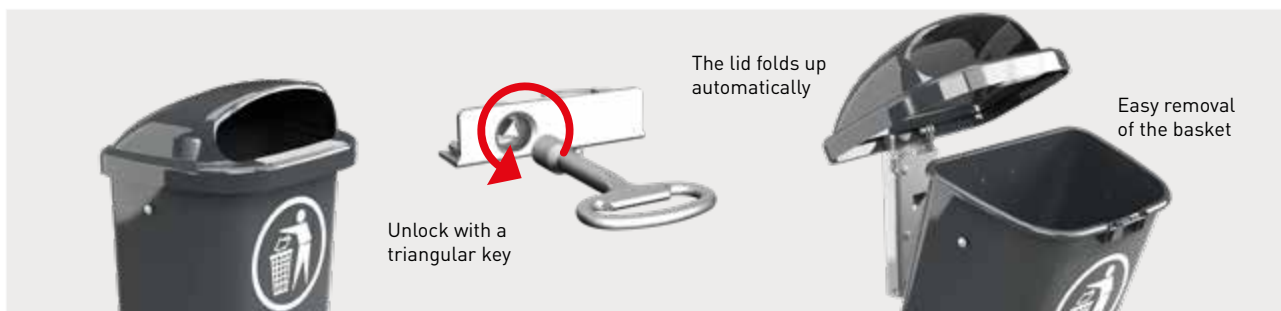

CITYMATE™

DIN PK 50L

SULO®

The classic of typical German design

DIN PK 50L

The economical solution

- Classic timeless design, that has been approved in cities all over the world
- Produced in the colour code of your city it's still an inexpensive and modern solution
- The perfect allrounder due to robust and functional construction
- Optimised for transport
- 100% recyclable
- Complies with DIN 30713
- Can be customized with hot foil stamping

Dimensions

Volume (L)	50
Height (mm) ~	740
Width (mm) ~	430
Length (mm) ~	340
Weight (kg) ~	5

EMPTYING AND MAINTENANCE

INSTALLATION

This model allows it to be fitted to an existing post or supporting element, such as streetlights, signals, traffic lights, etc. It is also possible to install it on its own pole and even the installation of two units on the same pole. The installation either to its own post or supporting element is produced by means of straps and buckles that join the body of the bin with the corresponding pole