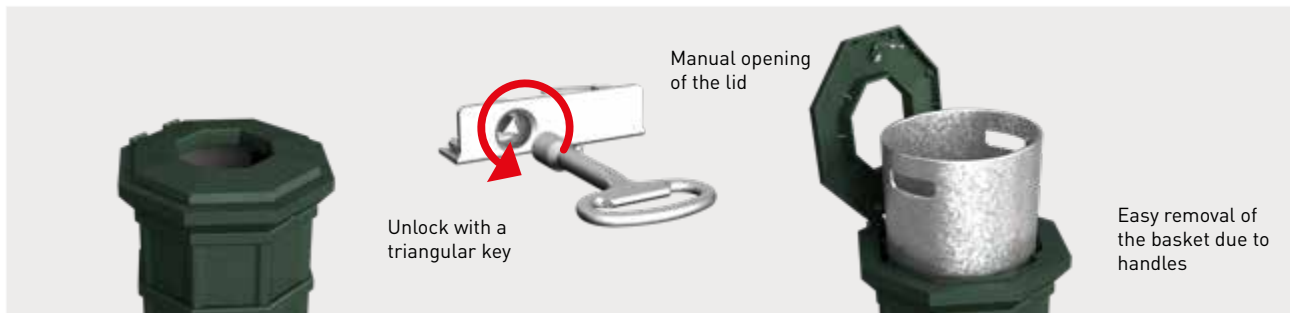

EMPTYING AND MAINTENANCE

OPTIONS

COLOURS

Fir green(VI)
RAL 6009

Brown (MA)
RAL 8017