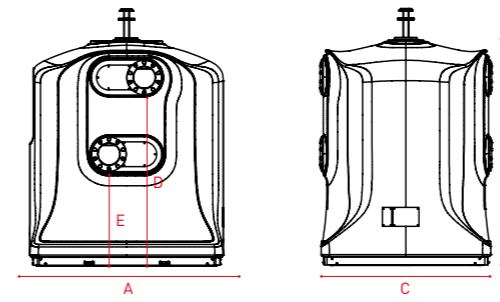

TECHNICAL SPECIFICATIONS

Hublo 3 m<sup>3</sup>

Dimensions ~ (mm)*		Volumes*	
A Width	1636	Useful Volumes ~ (m <sup>3</sup> )	2,75
B Height	1920	Unloaded weight (kg)	180
C Depth	1438	Maximum weight (kg)	2500
D Height from the ground	1565	Space requirements (m <sup>2</sup> )	2,36
E Height for reduced mobility	900		

\* data for product with kinshofer

\*\* all of the colours on demand

**HUBLO**

3 m<sup>3</sup>

**TECHNICAL SPECIFICATIONS**

<b>Dimensions</b>	Single Hook Depth: 1600 mm, Width: 1636 mm, Height: 2200 mm
	Kinshofer Depth: 1438 mm, Width: 1636 mm, Height: 2180 mm
<b>Height of holes from the ground</b>	1565
<b>Height of the openings for reduced mobility from the ground</b>	900
<b>Useful volumes</b>	2,75 m <sup>3</sup>
<b>Unloaded weight</b>	Single Hook: 180 kg, Kinshofer: 180 kg
<b>Maximum weight</b>	1755 kg
<b>Lifting device</b>	Single Hook, Kinshofer, on demand = double hook
<b>Flap opening volume</b>	Single Hook simple flap: 60 litres
	Kinshofer double flap: 100 litres