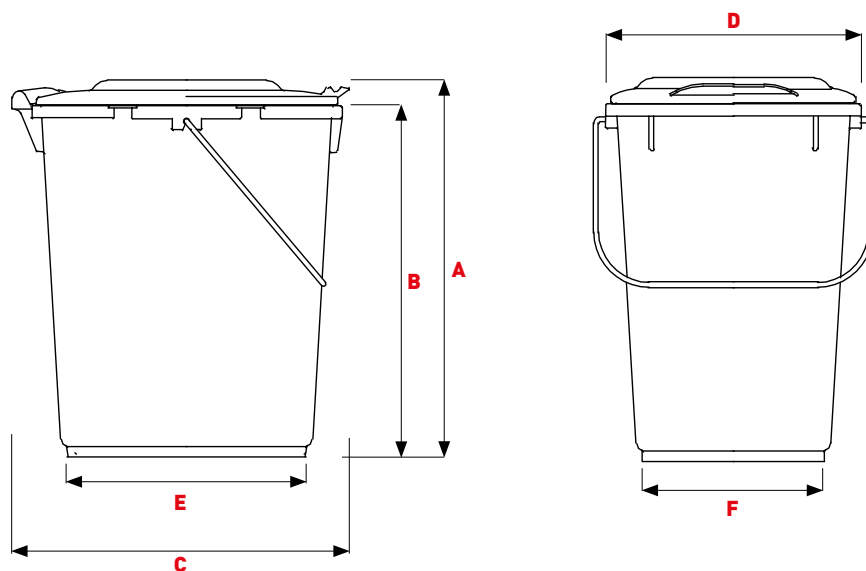

PRE-SORTING BIN

BIOBOY 10L

SULO®

Easy to carry and clean
BIOBOY 10L

The small presorting partner for grown-up bio bins

Fits with it's compact 10 l volume perfectly into every sink cabinet.

- Made of highly resistant PP and therefore top prepared for bio waste fluids and compost bulk
- Easy to clean due to extremely smooth surfaces and rounded internal corners
- Satin finish on the outside
- Easy to handle due to a comfortable carry handle
- Metal components are corrosion resistant

Dimensions

A	Total height in mm ~	309
B	Height in mm ~	288
C	Bin depth in mm ~	276
D	Total width in mm ~	225
E	Bottom depth in mm ~	376
F	Bottom width in mm ~	410

COLOURS

Grey
RAL 7021

Green
RAL 6011

Brown
RAL 8025

sulo.com

DATA-PRESORTINGBIN-BIOBOY-10L-EN-1-0-110122

SULO®