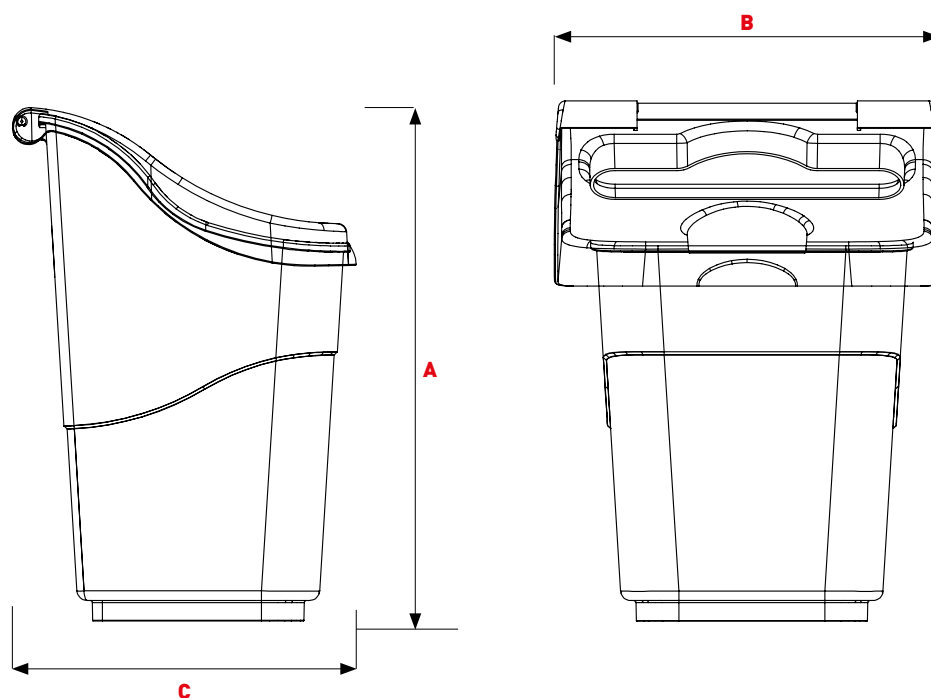

PRE-SORTING BIN

BUROCITY 30L

SULO®

Sorting in the office

BUROCITY 30L

One bin, two waste fractions in the office

- This sorting bin is a popular solution for waste sorting in the office
- Suitable inserts for regular waste and papers and documents
- Easy to clean due to smooth surfaces and rounded internal corners
- Made of robust and resistant HDPE
- Available in different colours

Dimensions

A	Total height in mm ~	500
B	Total width in mm ~	350
C	Depth in mm ~	350

Weights

Volume total (l)	30
Volume for waste (l)	11
Volume for paper (l)	19
Body weight (kg)	2,85

COLOURS

Body

Grey
RAL 7021

Lid

Blue
Pantone 2728 C

Yellow
RAL 1018

Grey
RAL 7043

sulo.com

DATA-PRESORTINGBIN-BUROCITY-30L-EN-1-0-110122

SULO®