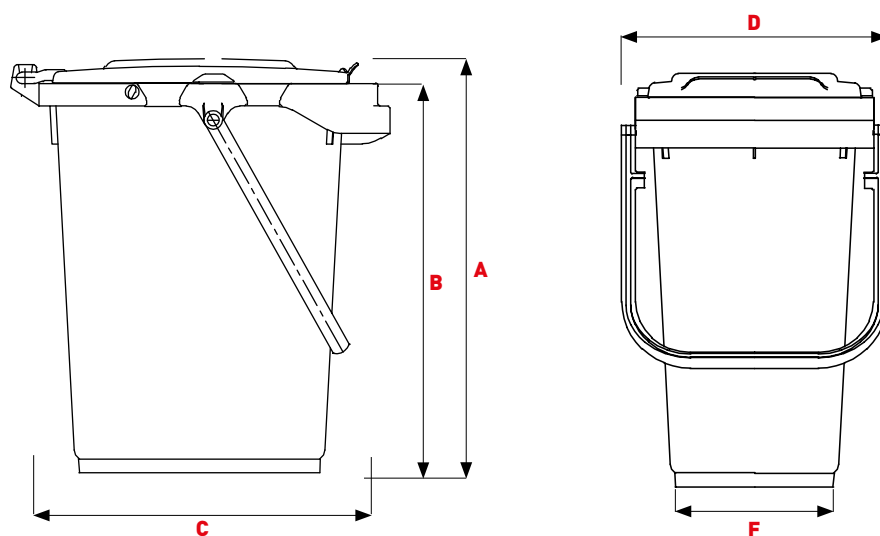

PRE-SORTING BIN

MB25 25L

SULO®

Small, but super professional

MB25 25L

The perfect solution for one-person households

With 25 l volume this comfortable presorting bin is the smallest in the SULO range that is equipped with a DIN comb for regular emptying.

- Resistant to decay, frost, heat and many chemicals
- Special UV-stabilisation provides excellent ageing characteristics
- Fitted as standard with chip nest in accordance with RAL GZ 951/1
- Compatible with all identification and weighing systems
- Easy to clean due to smooth surfaces and rounded internal corners
- Equally suitable for indoor presorting or as an XXS bin, standing right next to the MGBs.
- The perfect bin for 1-person households, which accumulates less waste than 60 litres (smallest size)

Dimensions

| | | |
|----------|----------------------|-----|
| A | Total height in mm ~ | 451 |
| B | Height in mm ~ | 425 |
| C | Bin depth in mm ~ | 413 |
| D | Total width in mm ~ | 390 |
| E | Bottom width in mm ~ | 410 |